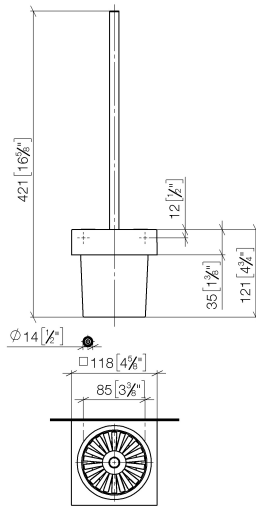

Toilet brush set wall model - Chrome

MEM

83 900 780

- crystal glass brush holder, matte
- brush, matte black
- width 118mm
- height 415 mm
- 118mm projection

Fits: MEM, CL.1, CYO

	Chrome	83 900 780-00
	Brushed Platinum	83 900 780-06
	Platinum	83 900 780-08
	Dark Chrome	83 900 780-19
	Brushed Durabronze (23kt Gold)	83 900 780-28
	Brushed Champagne (22kt Gold)	83 900 780-46
	Champagne (22kt Gold)	83 900 780-47
	Brushed Dark Platinum	83 900 780-99

83 900 780

83 900 780

Parts for other finishes can be found here: Brushed Platinum

Spare parts list

No.	Item Number	Name	Quantity used	Delivery time
1	90 20 97 507 00-00	handle	1	10
2	90 18 50 601 00 90	brush	1	2
3	90 90 04 008 00 82	glass	1	2
4	08 23 01 505-00	holder	1	10
5	90 31 11 004 00 90	pin	2	2
6	08 17 20 726 90	holder	2	2
7	05 17 20 726 02 90	fixing set	1	2